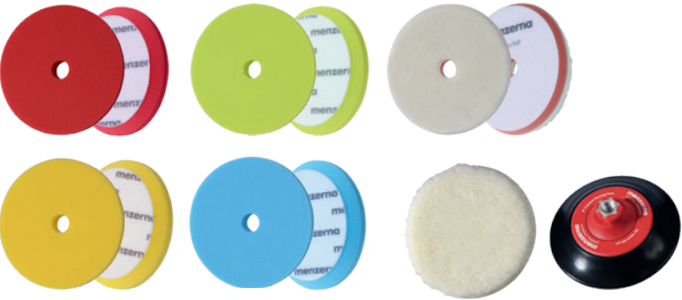

# POLISHING Accessories

The combination of polish, polishing machine, and pad is vital to the success of paint repair. Put your trust in the perfectly balanced combination of Menzerna polishing compounds and polishing tools.

## Menzerna Premium Pads

HEAVY CUT, MEDIUM CUT, SOFT CUT and WAX FOAM PADS

- Benefits:
- Washable
  - Consistent, long-lasting foam
  - Safety edge
  - High-quality Velcro®
  - Convenient to use